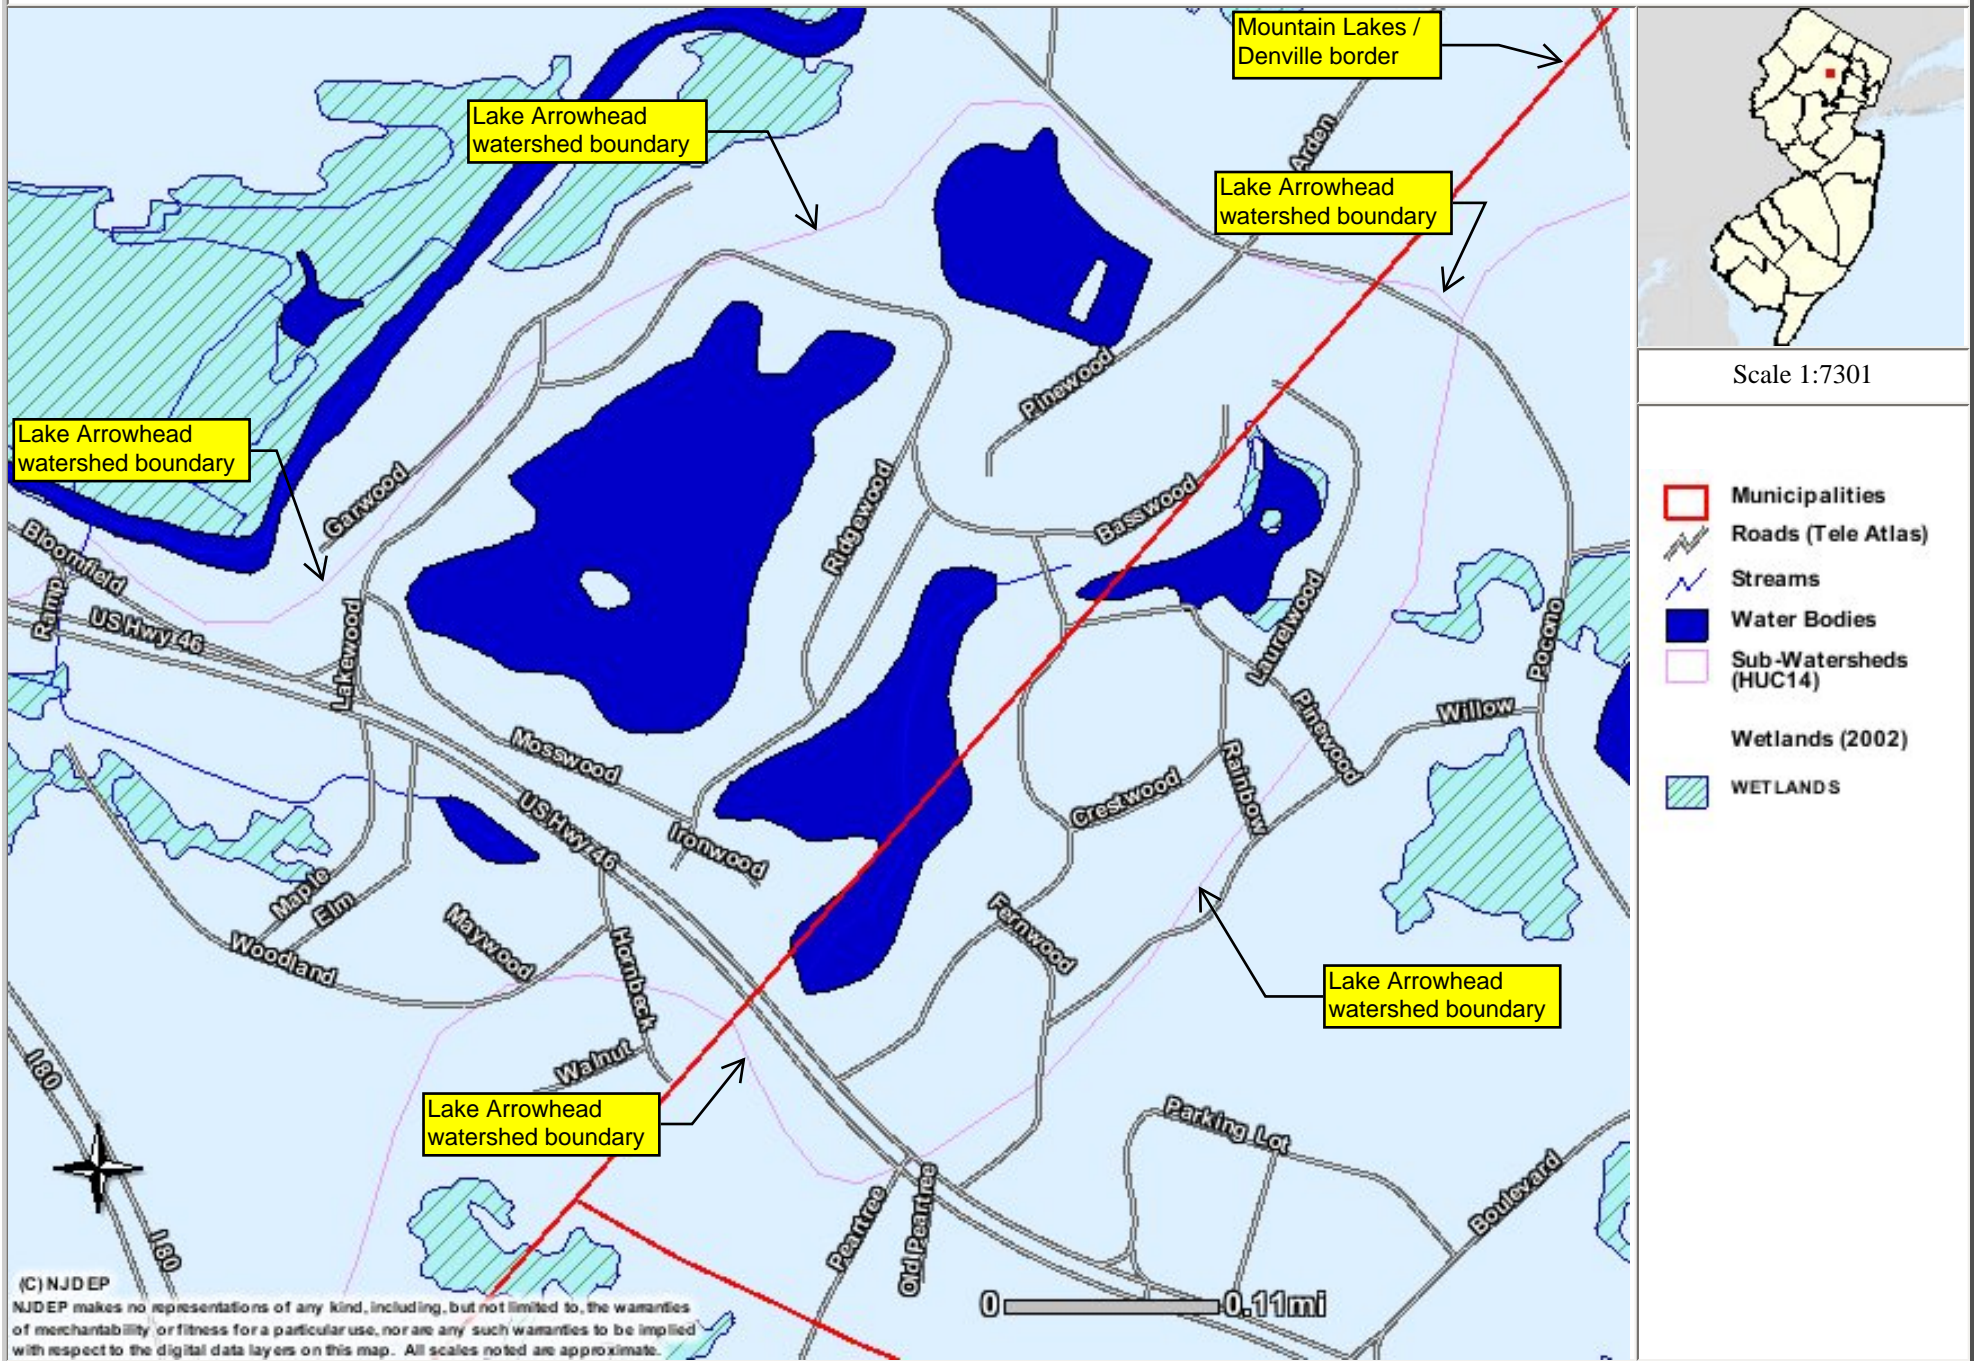

Lake Arrowhead Watershed and Wetlands

Scale 1:7301